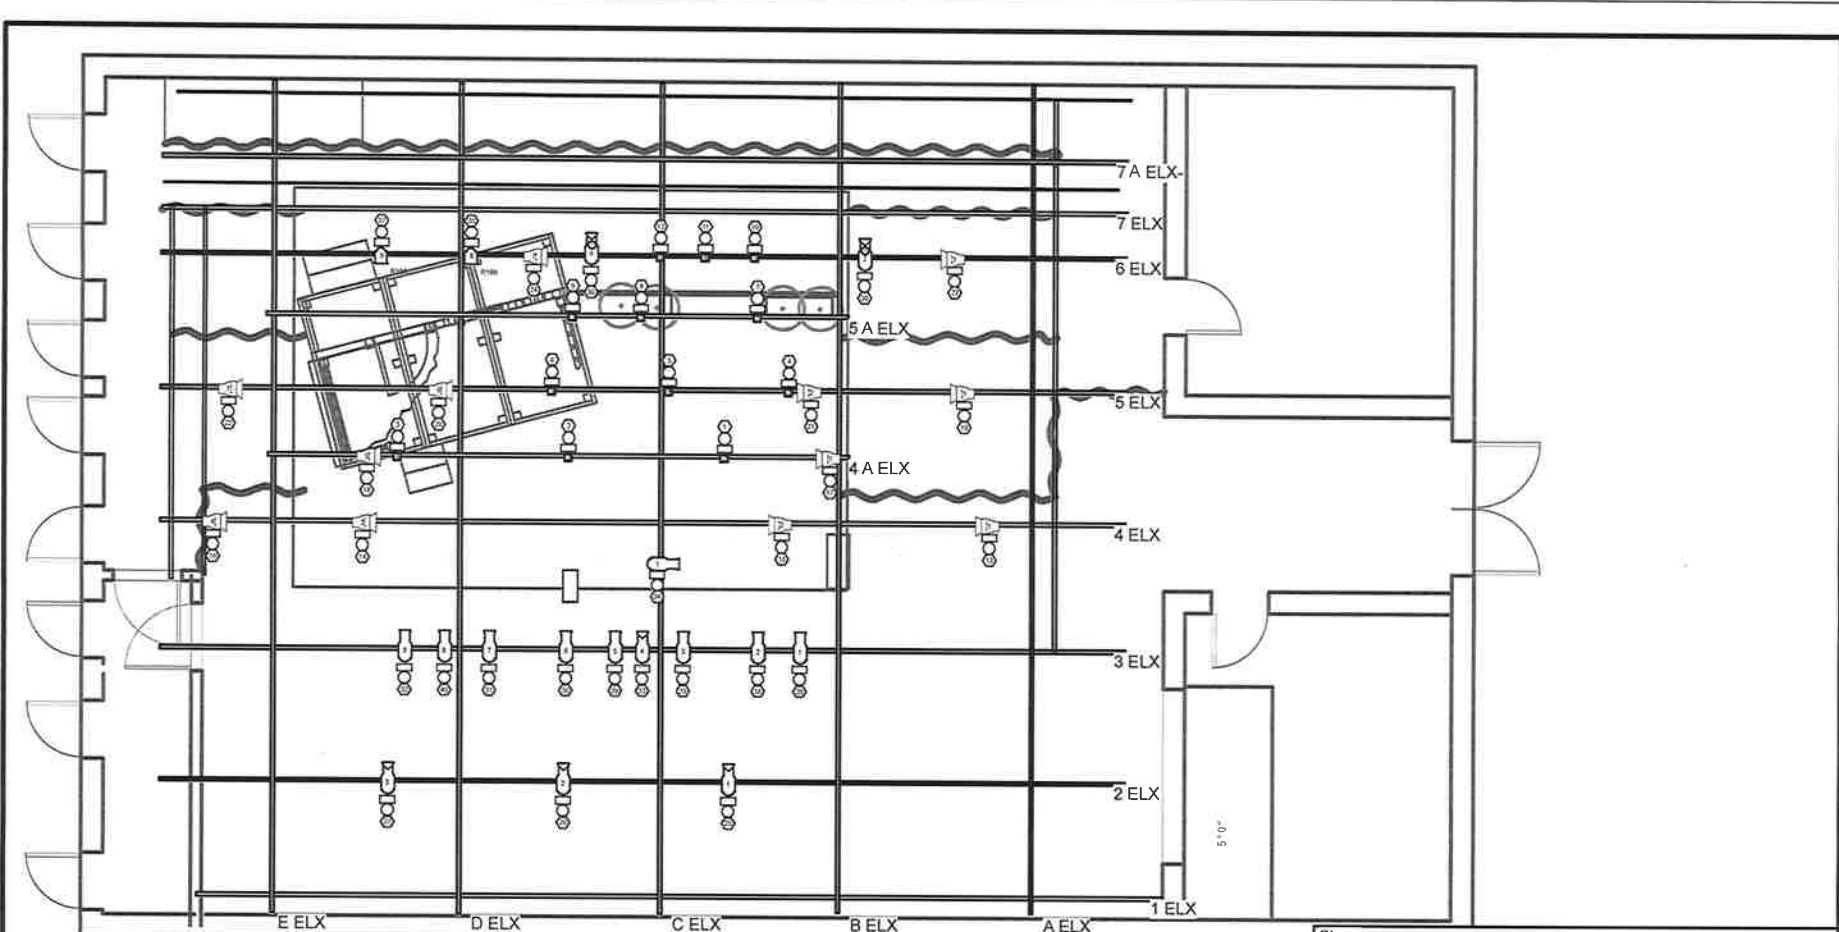

Show	Lighting Design	
Drawing Title	Proof	
Designer Name	Stephen Kallas	
Date	10/20/2016	Scale 1/8":1
Page	1	OF 1
	Pages